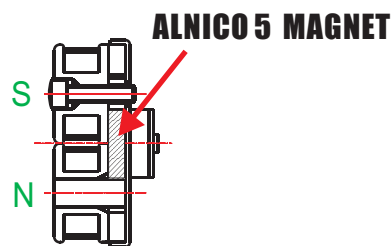

# MIGHTYMITE PICKUP WIRING

## BKHD-F/XX

**RESISTANCE : 17.8Kohm**  
**INDUCTANCE : 9.7H**

**Wiring:**  
**Bare+White is GRND, Red+Blue to Coil tap, Black is Hot output.**