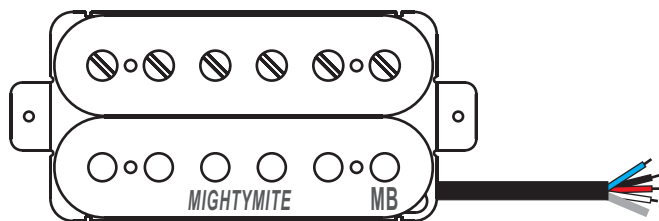

# MIGHTYMITE PICKUP WIRING

## BKHD-F/XX

**RESISTANCE : 17.8Kohm**  
**INDUCTANCE : 9.7H**

**Wiring:**  
**Bare+White is GRND, Red+Blue to Coil tap, Black is Hot output.**