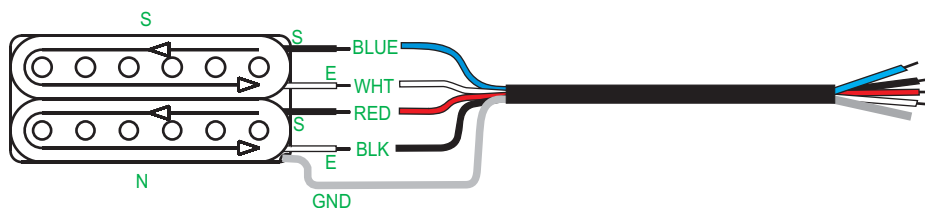

# MIGHTYMITE PICKUP WIRING

## BKHD-F/XX

**RESISTANCE : 17.8Kohm**  
**INDUCTANCE : 9.7H**

**Wiring:**  
**Bare+White is GRND, Red+Blue to Coil tap, Black is Hot output.**