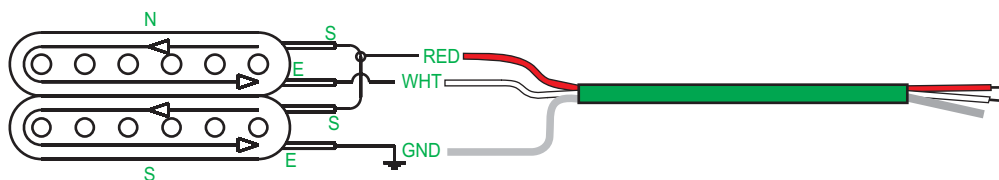

# MIGHTYMITE PICKUP WIRING

## BKHA-R/XX

**RESISTANCE : 8.2Kohm**  
**INDUCTANCE : 4.4H**

**Wiring:**  
**White is Hot output, Red is coil tap function, Bare is GRND.**