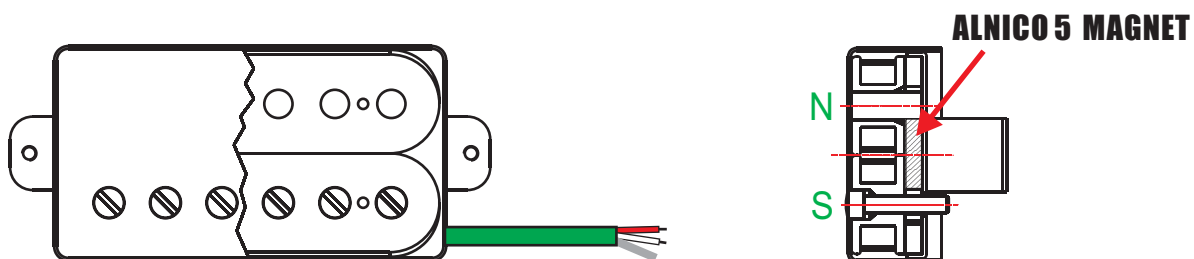

# MIGHTYMITE PICKUP WIRING

## BKHA-R/XX

**RESISTANCE : 8.2Kohm**  
**INDUCTANCE : 4.4H**

**Wiring:**  
**White is Hot output, Red is coil tap function, Bare is GRND.**