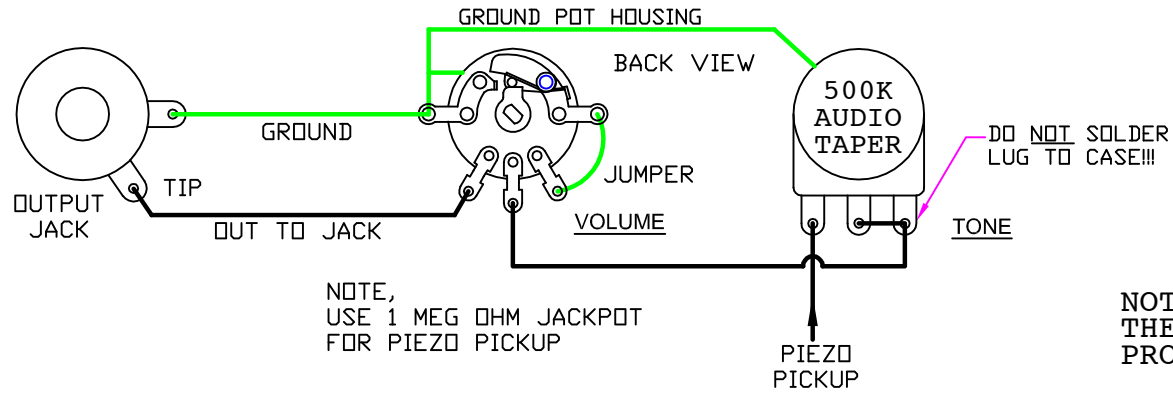

NOTE,  
A LINEAR TAPER POT WILL PROVIDE  
A SMOOTHER TREBLE CUT OVER THE RANGE.

NOTE,  
THE OUTPUT CABLE TO THE AMP  
PROVIDES THE CAPACITANCE.

JACKPOT  
VOLUME CONTROL FOR PIEZO PICKUP  
WITH TONE CONTROL

JACKPOT  
VOLUME CONTROL FOR ONE OR MORE MAGNETIC  
PICKUPS WITH TONE CONTROL