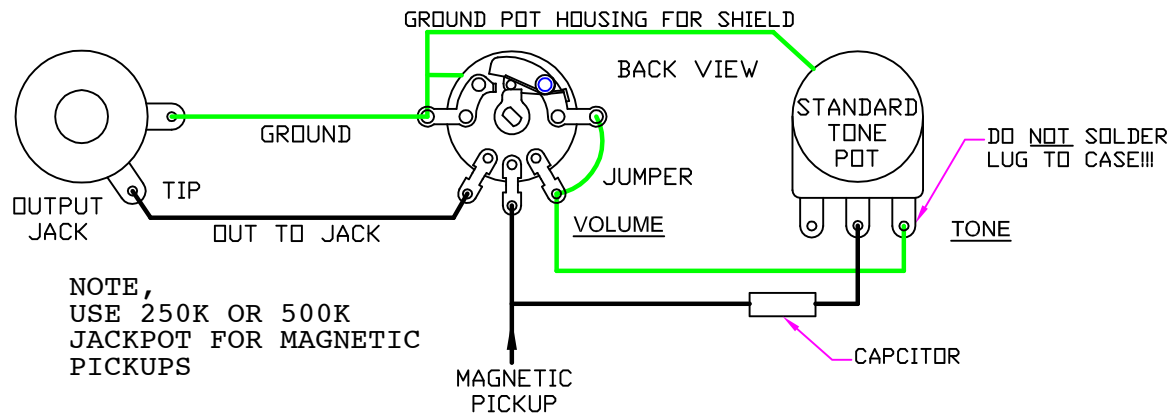

NOTE,  
A LINEAR TAPER POT WILL PROVIDE  
A SMOOTHER TREBLE CUT OVER THE RANGE.

NOTE,  
THE OUTPUT CABLE TO THE AMP  
PROVIDES THE CAPACITANCE.

JACKPOT  
VOLUME CONTROL FOR PIEZO PICKUP  
WITH TONE CONTROL

JACKPOT  
VOLUME CONTROL FOR ONE OR MORE MAGNETIC  
PICKUPS WITH TONE CONTROL