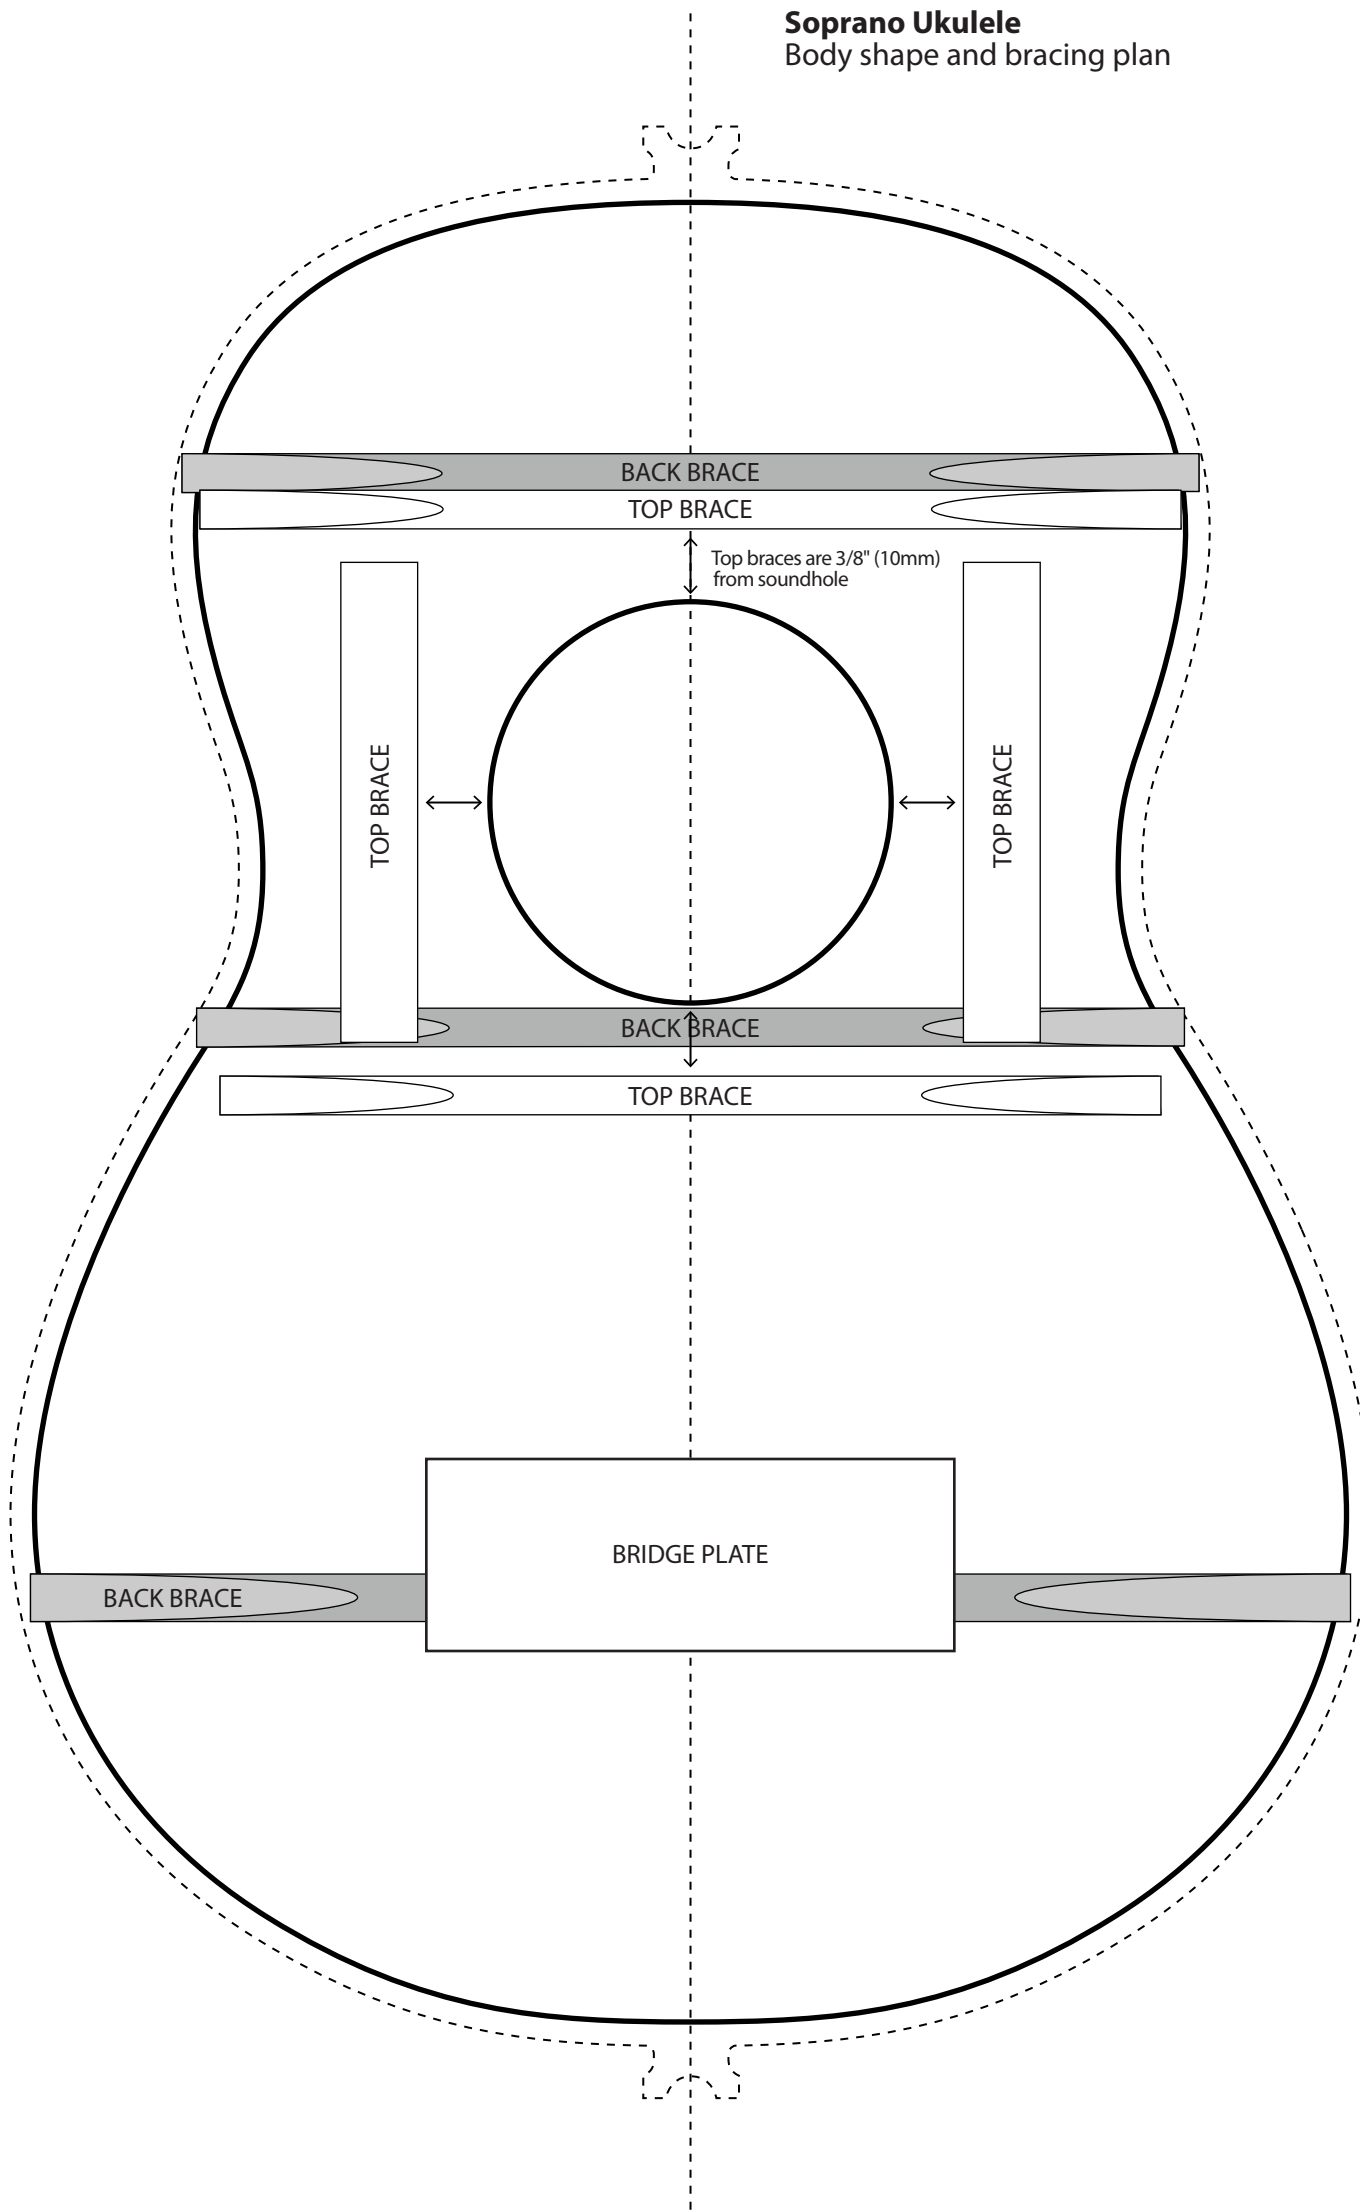

Soprano Ukulele
Body shape and bracing plan

StewMac® UKULELE KIT