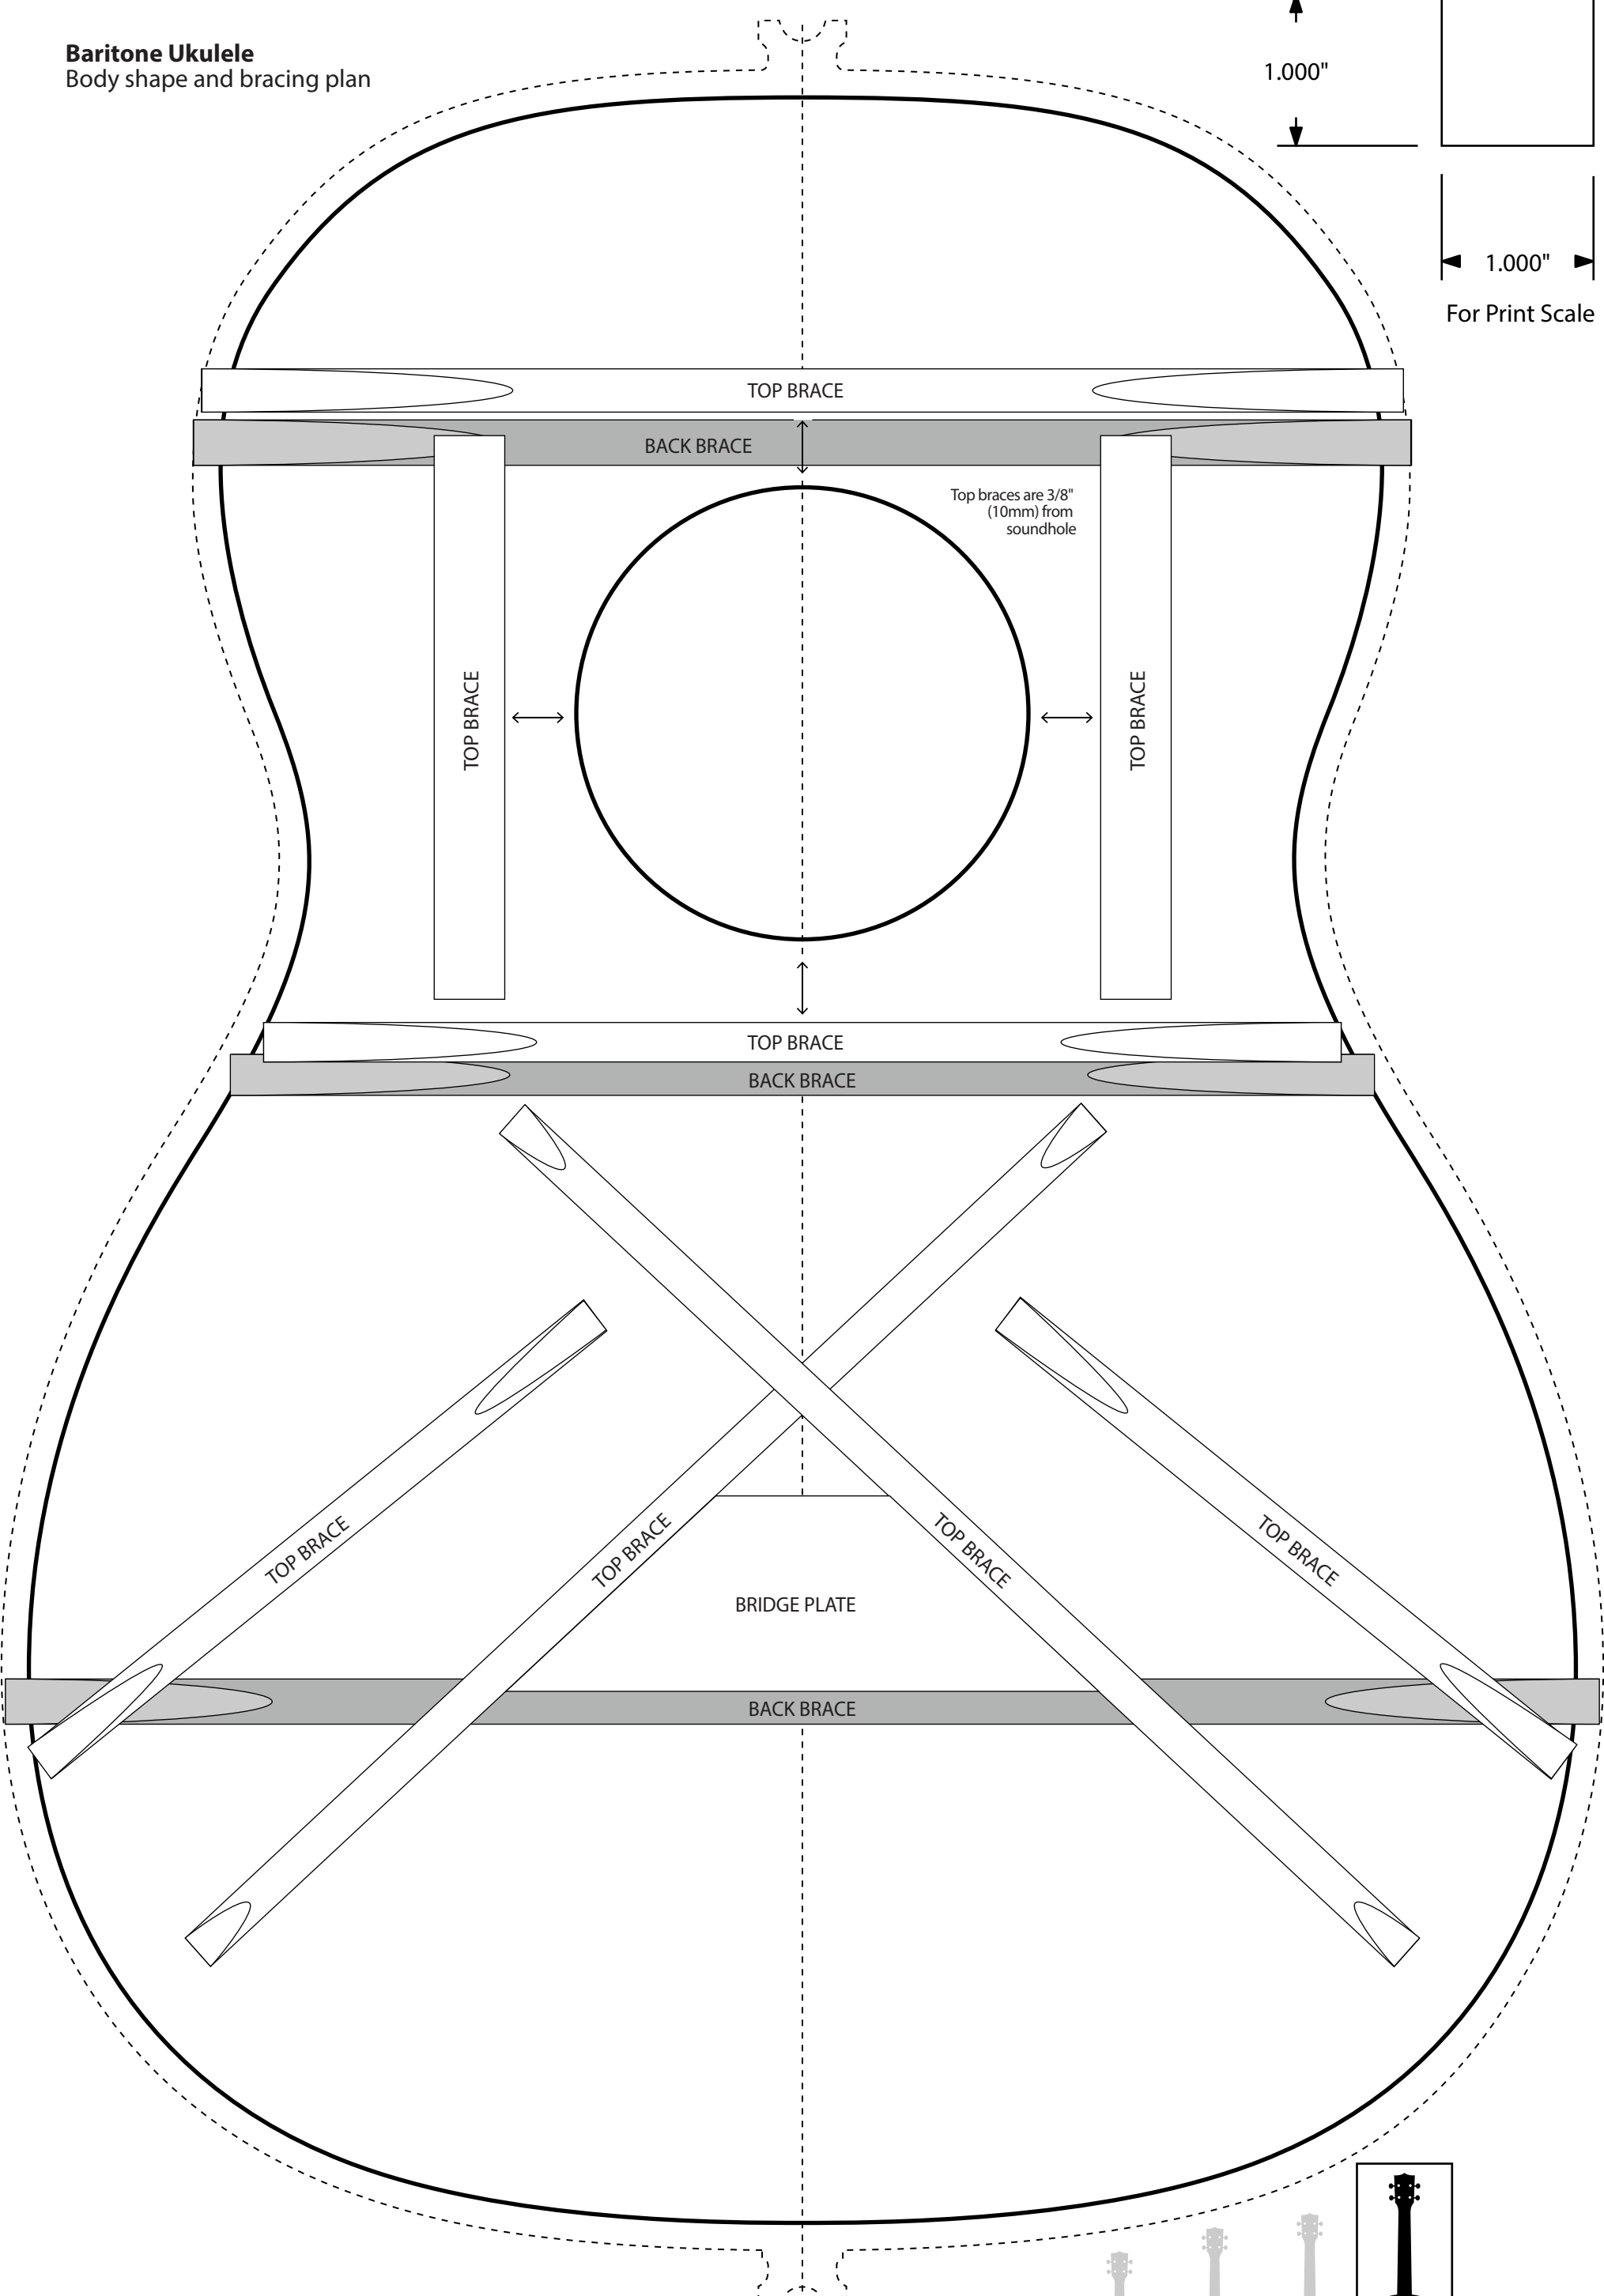

Baritone Ukulele

Body shape and bracing plan

StewMac[®]

UKULELE KIT