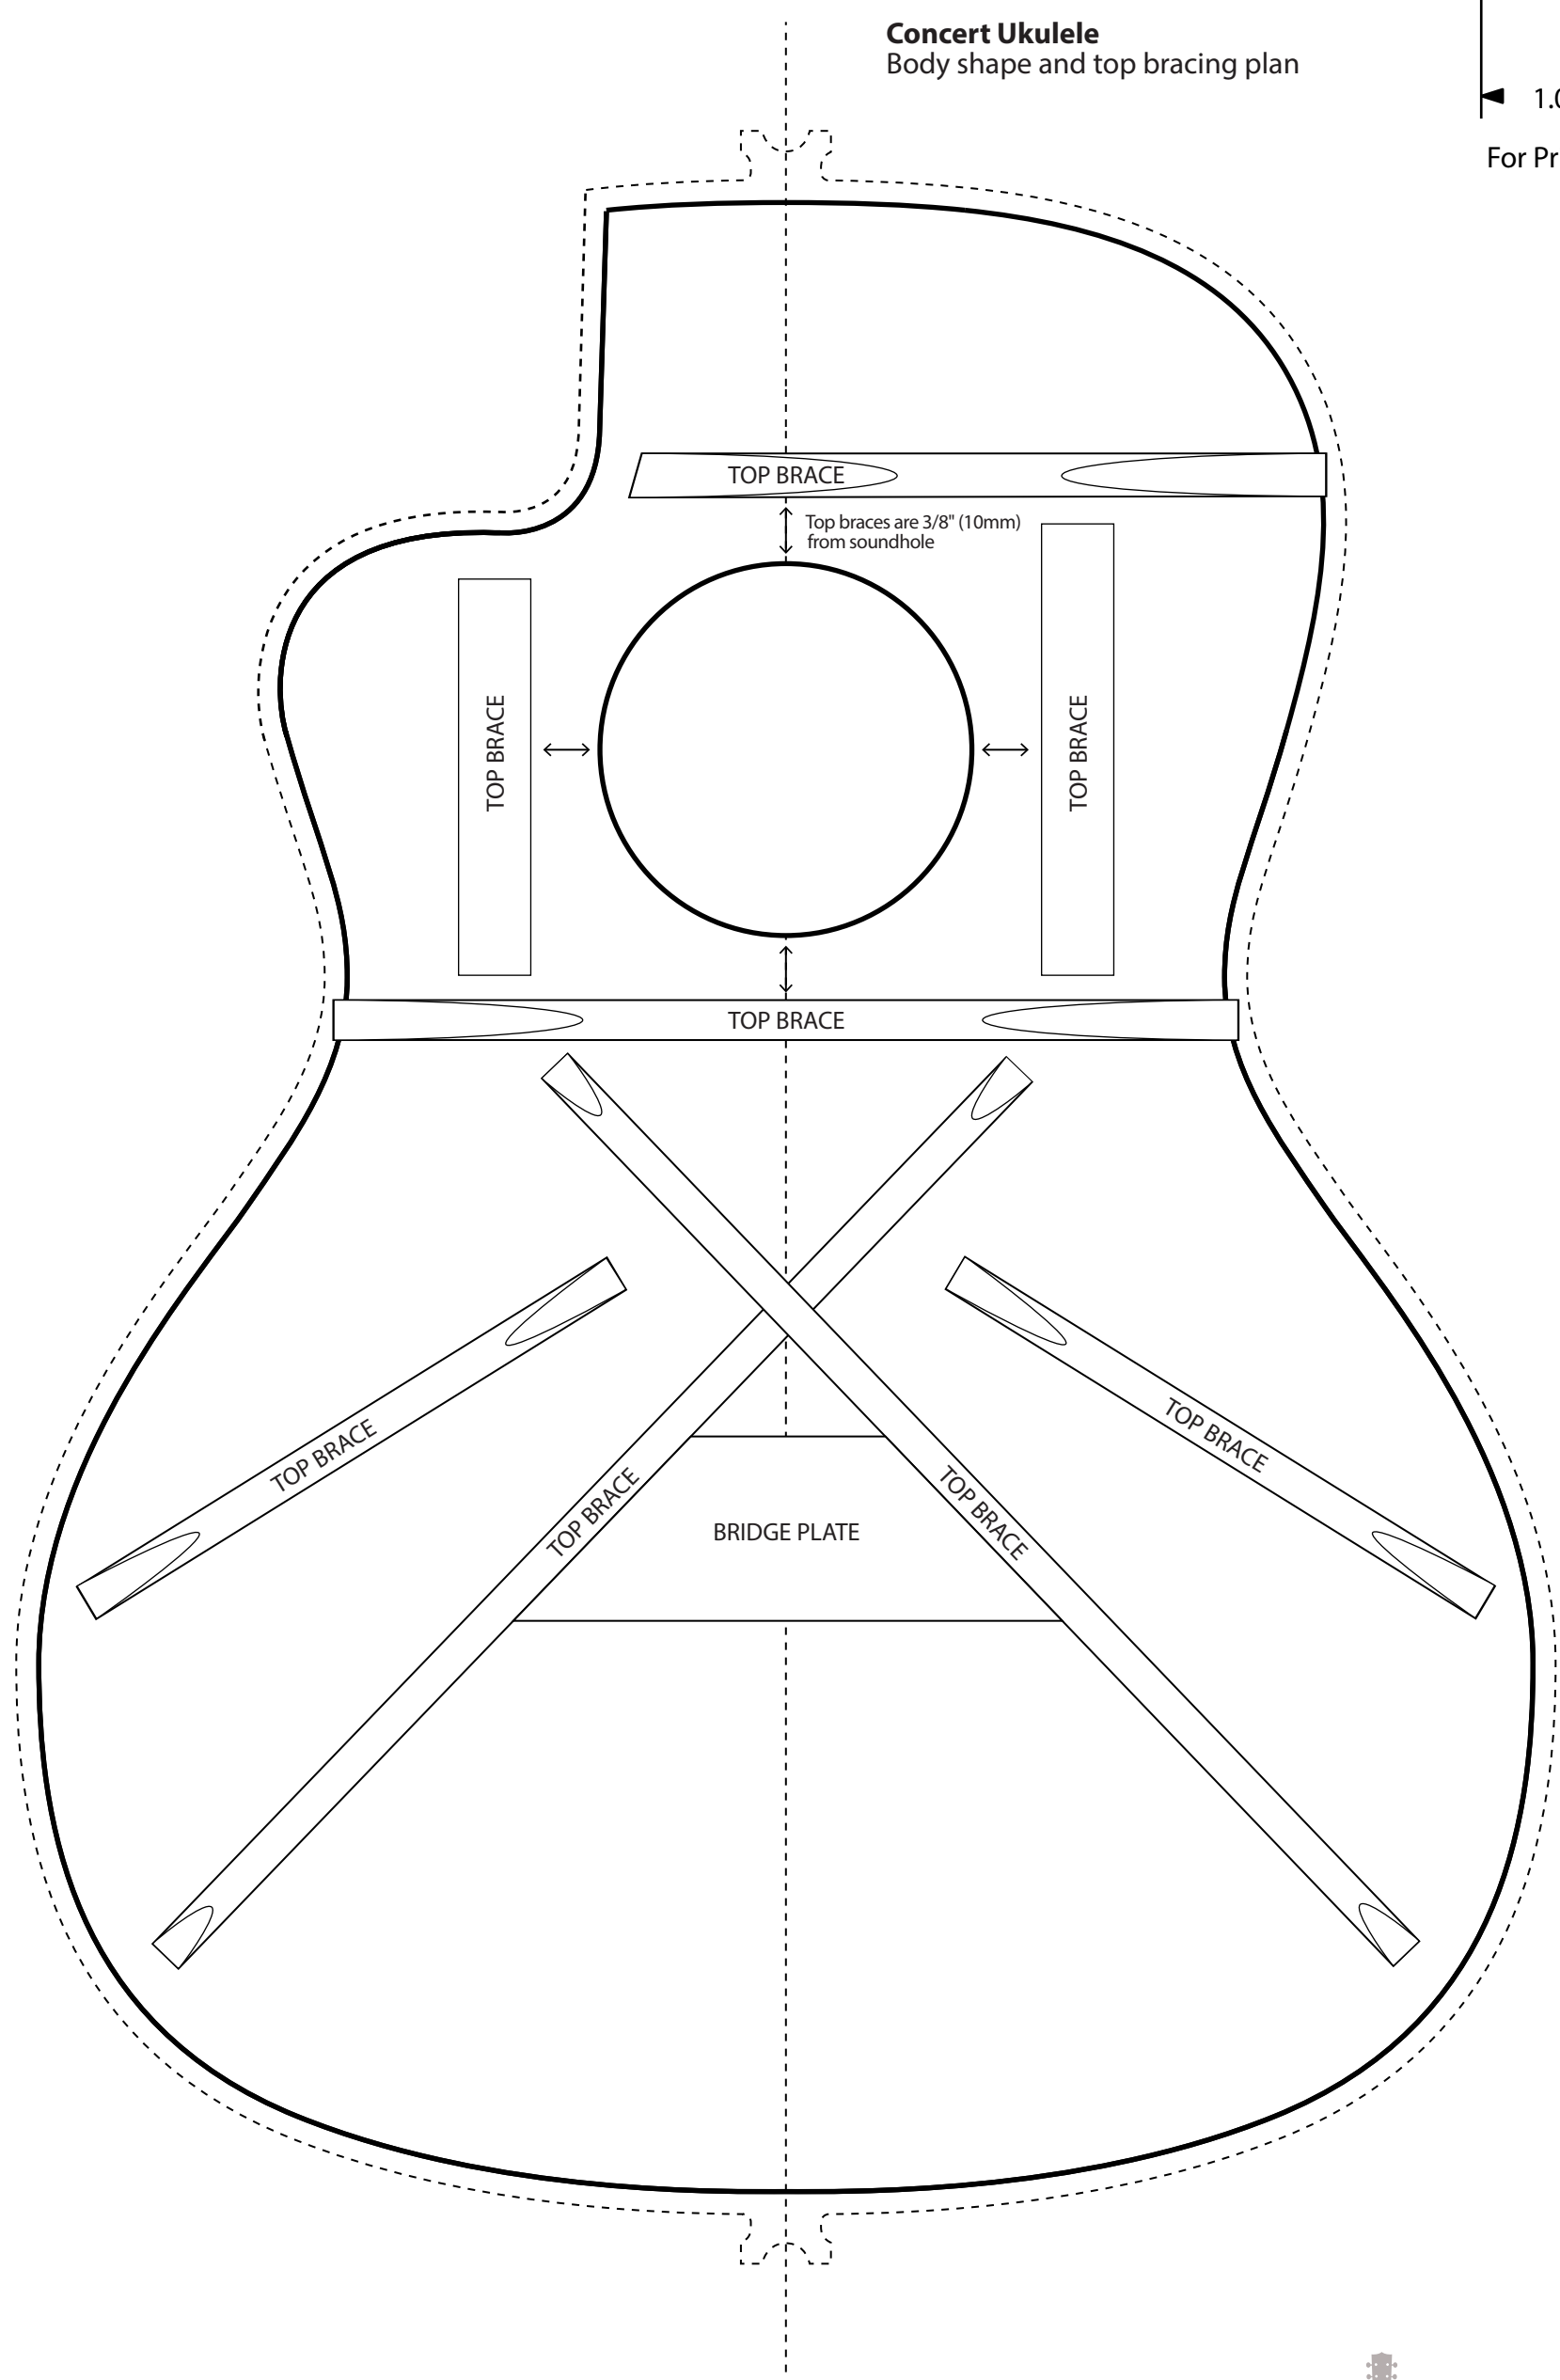

For Print Scale

Concert Ukulele
Body shape and top bracing plan

1.000"

Concert Ukulele
Body shape and back bracing plan

1.000"

For Print Scale