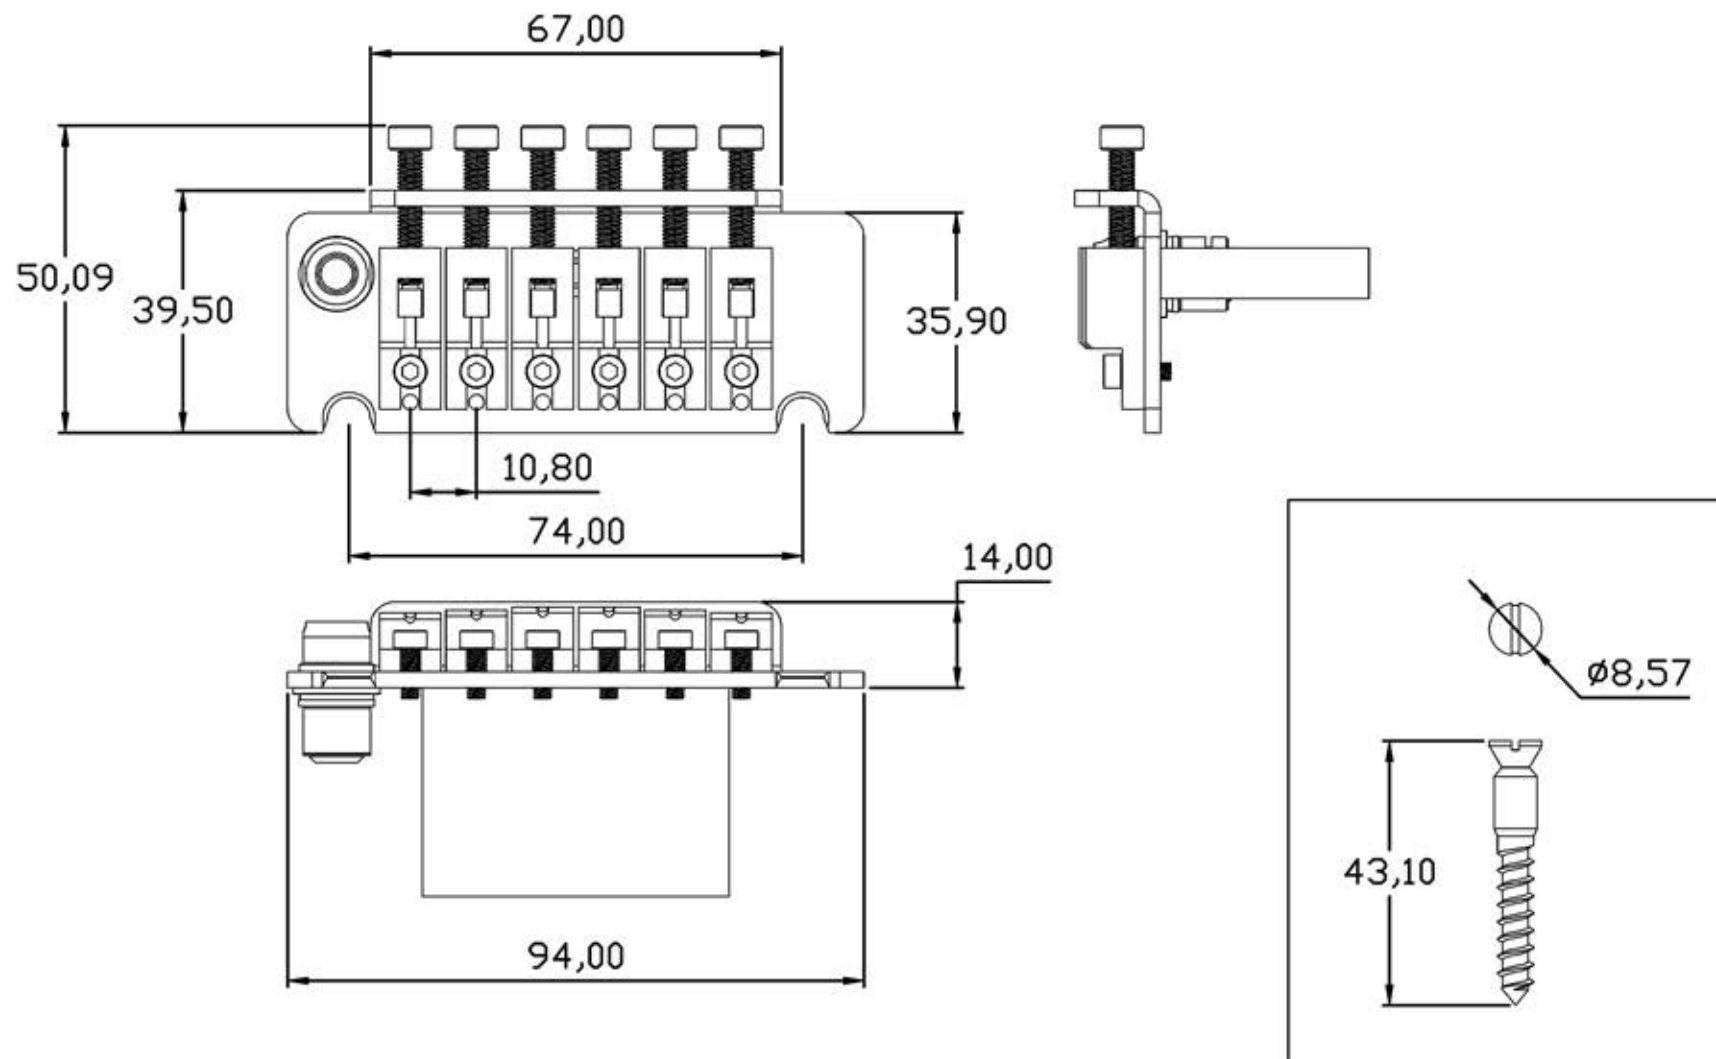

Floyd Rose[®]

Non-Fine Tuner Dimensions