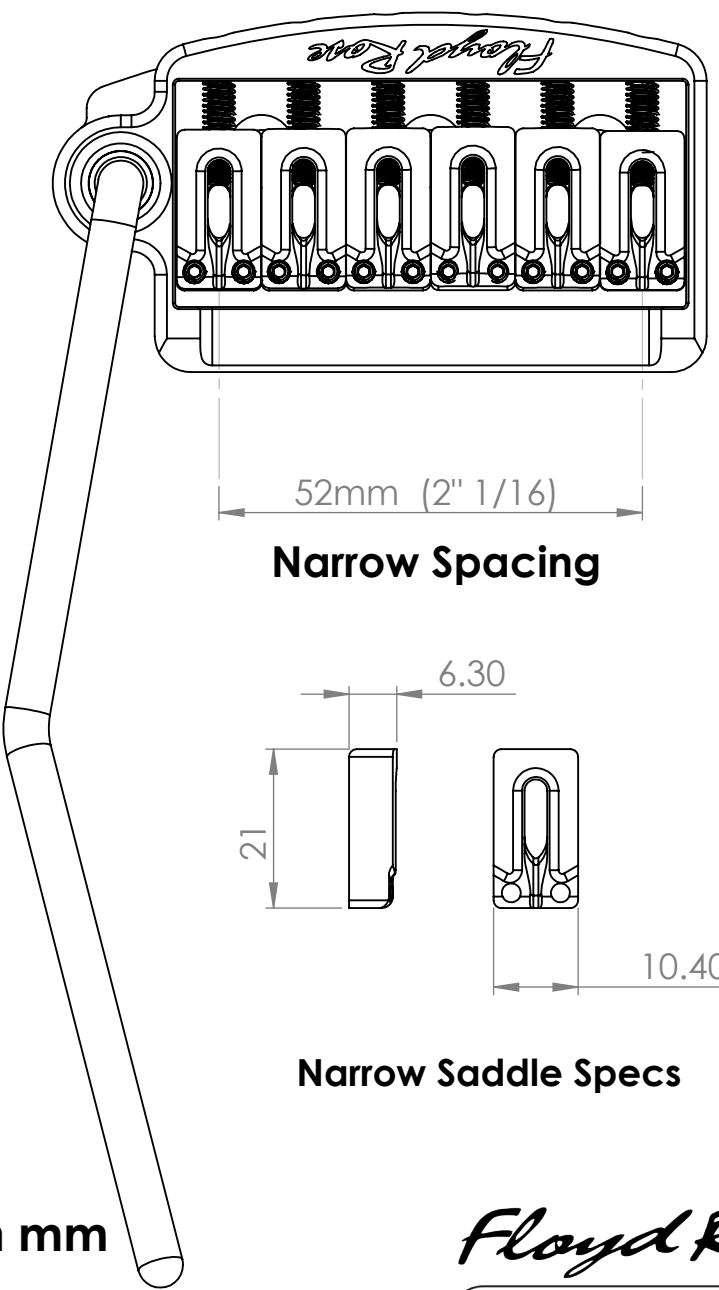

56mm (2" 7/32)

**Wide Spacing**

6.30

21

11.15

**Wide Saddle Specs**

**Dimensions in mm**

52mm (2" 1/16)

**Narrow Spacing**

6.30

21

10.40

**Narrow Saddle Specs**

**Note:** The Rail that is mounted to guitar body via the 4 screws is universal. Wide and narrow spaced tremolo plates are interchangeable with any Rail.