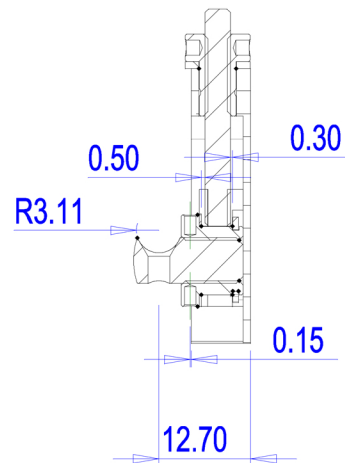

## Saddle-less Bass Bridge

Base Plate

Mounting Holes

Tonepin Dimensions

Parts Diagram