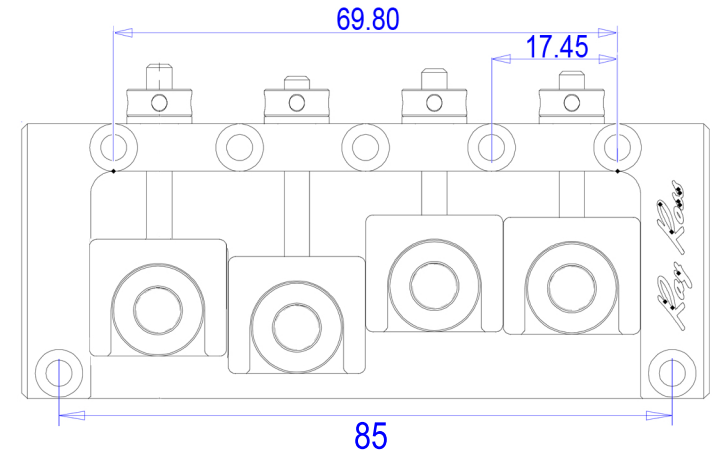

## Saddle-less Bass Bridge

Base Plate

Mounting Holes

Tonepin Dimensions

Parts Diagram