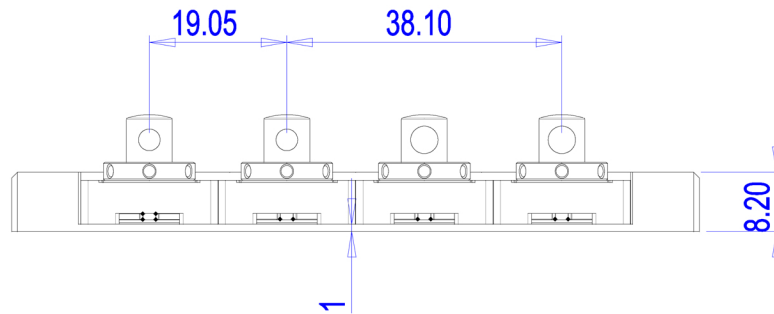

## Saddle-less Bass Bridge

Base Plate

Mounting Holes

Tonepin Dimensions

Parts Diagram