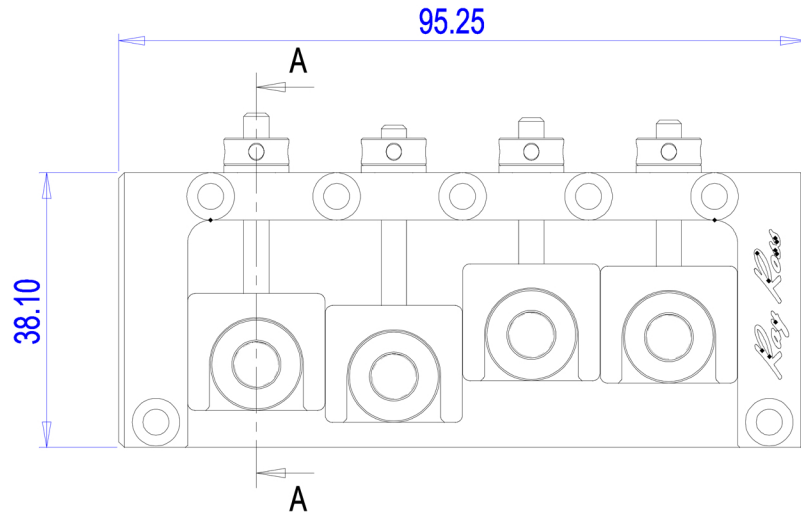

## Saddle-less Bass Bridge

Base Plate

Mounting Holes

Tonepin Dimensions

Parts Diagram